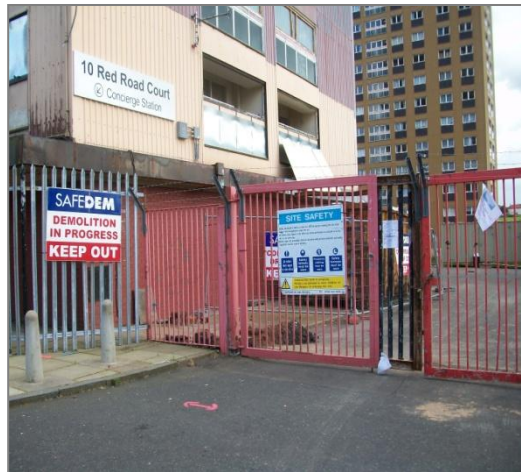

21 Birnie Court and 10 Red Road Court

The removal of the asbestos materials from inside 21 Birnie Court is very close to being completed. We are currently removing some fixtures and fittings at 10 Red Road Court to allow the asbestos team to start the asbestos removal in a few weeks time.